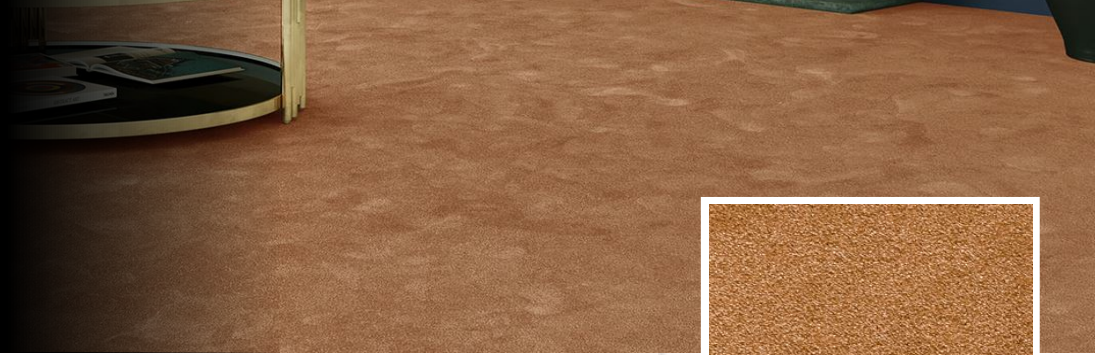

SENSUALITÉ®

SUPER SOFT CARPETS

SEDUCTION 80 - SUNBURN

SESUTA80

PROPERTY	DESCRIPTION
Widths (m)	4,0/5,0
Backing	FusionBac
Texture	Saxony
Pile composition	100% Polyamide (Nylon)
Aspect	Plain color/speckled
Pattern repeating every L*W (cm)	
Domestic use	Intensive: bedroom, guest room, living, dining, hobby, office, study, entrance, hallway, stairs
Commercial use	General: hotel room, hotel suite, boutique, shop, restaurant, conference room, office
Pile height (mm)	11,0
Total height	13,5
Budget	€€€€