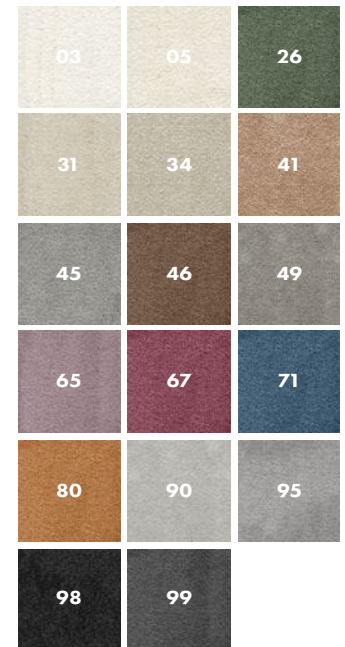

SENSUALITÉ®

SUPER SOFT CARPETS

SEDUCTION 80 - SUNBURN

SESUTA80

PROPERTY	DESCRIPTION
Widths (m)	4,0/5,0
Backing	FusionBac
Texture	Saxony
Pile composition	100% Polyamide (Nylon)
Aspect	Plain color/speckled
Pattern repeating every L*W (cm)	
Domestic use	Intensive: bedroom, guest room, living, dining, hobby, office, study, entrance, hallway, stairs
Commercial use	General: hotel room, hotel suite, boutique, shop, restaurant, conference room, office
Pile height (mm)	11,0
Total height	13,5
Budget	€€€€

AVAILABLE IN 17 COLOURS

SUITED FOR

01

ASSOCIATED WEAVERS

Weverijstraat 1, 9600 Ronse, Belgium

T +32 55 230 211 · E info@sensualite.eu · W www.sensualite.eu